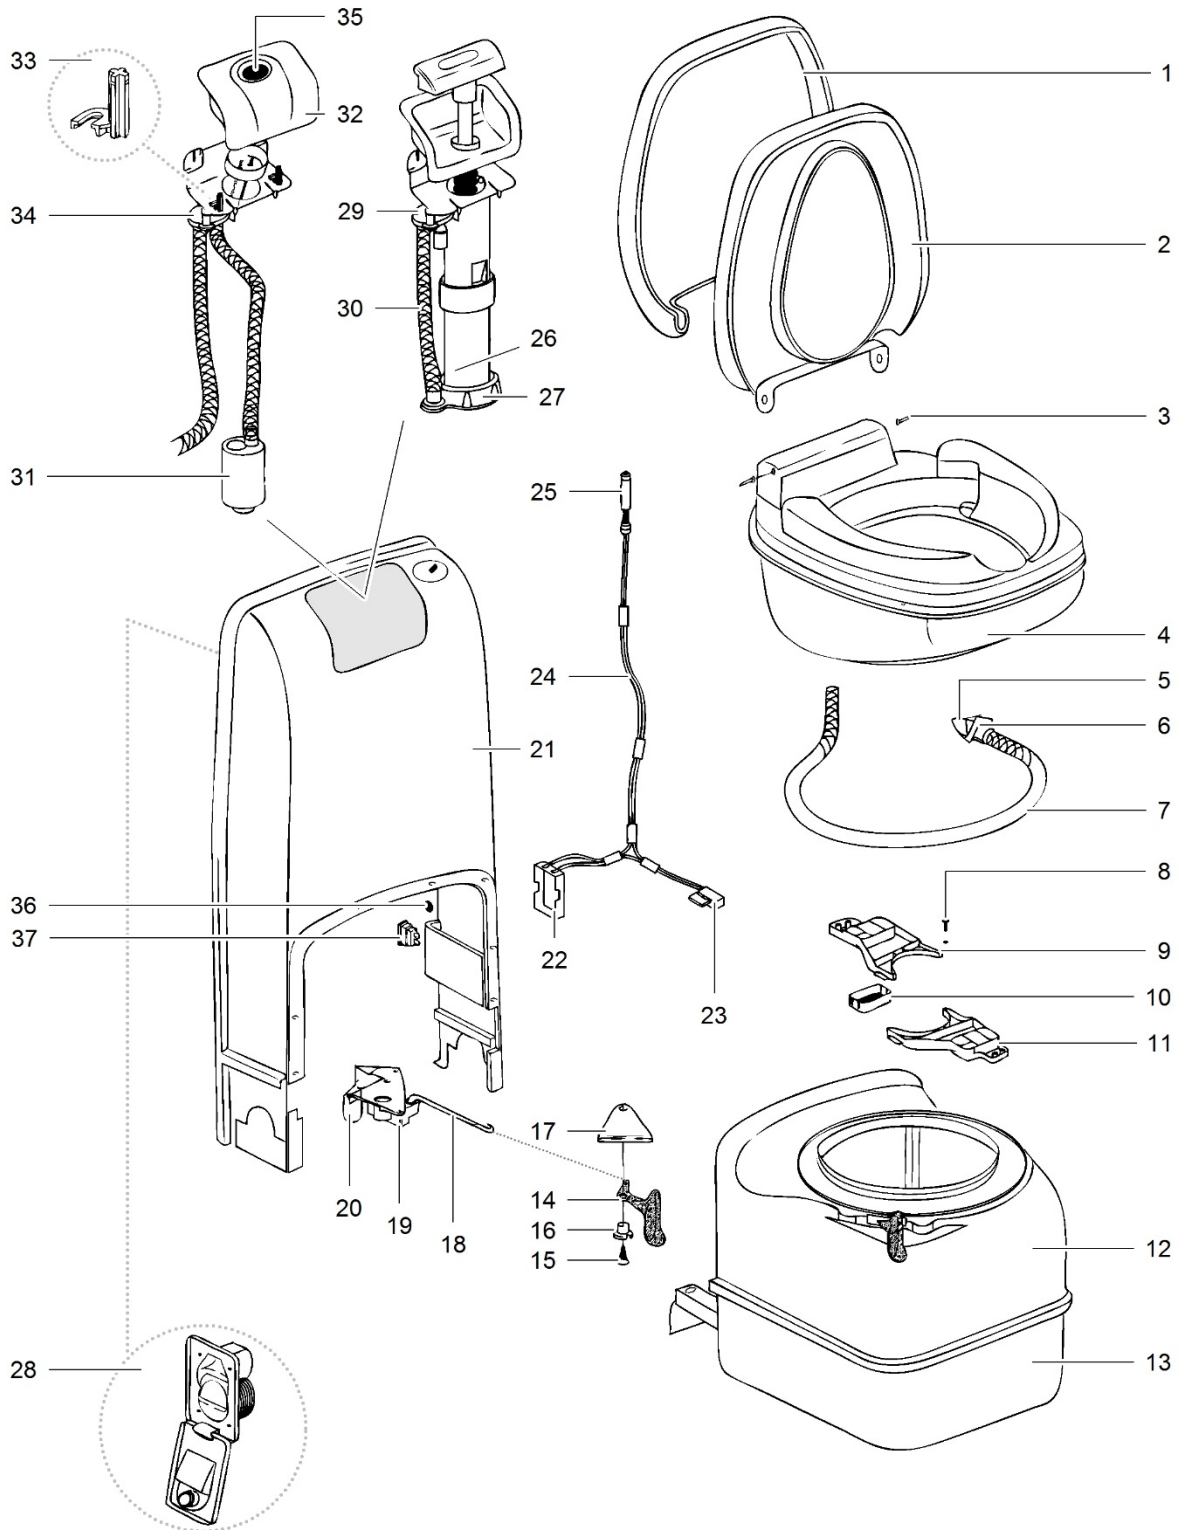

LE1158_C200S-CS-Toilet_0414-V02

		Spare part number	Spare part number	Colours available
1	Cover			
2	Seat		23343	62
3	Hinge pin	23707		62
4	Bowl	23344		62
5	Vacuumbreaker	16833		
6	Electric valve			
7	Hose nut	23851	23709	
8	Hose barb			
9	O-ring			
10	Nozzle		23710	62
11	Watertube			
12	Watertube supply			
13	Waterfuse bracket			
14	Fuse	21766		
15	Reedswitch	23714		62
16	Screw			
17	Bowl retainer bracket			
18	Magnet basket			
19	Bowl retainer bracket			
20	Base upper			
21	Base lower			
22	Handle			
23	Screw		23713	74
24	Bushing			
25	Seal handle			
26	Link			
27	Saddle	23848	23850	
28	Saddle bracket		<i>for outside vent version</i>	
28	Saddle bracket outside vent			
29	Console			
30	Level indicator led	23718		
31	Switch panel			
32	Flush switch	23716	23846	62
33	Bezel			

LE1157_C200-CW/CWE_0115-V04

		Spare part number	Spare part number	Colours available
1	Cover			
2	Seat		23343	62
3	Hinge pin	23707		
4	Bowl	23344		62
5	O-ring			
6	Nozzle		23710	62
7	Watersupply tube			
8	Screw			
9	Bowl retainer bracket			
10	Magnet basket			
11	Bowl retainer bracket			
12	Base upper			
13	Base lower			
14	Handle			
15	Screw		23713	74
16	Bushing			
17	Seal handle			
18	Link			
19	Saddle		23848	
20	Saddle bracket			
	Saddle bracket outside vent	23850		
21	Console			
22	Battery container			
23	Reed switch	23714 <i>CWE model</i>		62
24	Wiring harness		23738	
25	Level indicator led		<i>CW model</i>	
26	Manual pump	23739		62
27	Pump retainer	23845		
28	Waterfill door	<i>refer to 'Spare List Waterfill door'</i>		
29	Vacuum breaker	16833		
30	Water tube			
31	Pump	16374		
32	Bezel			
33	Adaptor bezel		23771	62
34	Vacuum breaker	16833		
35	Switch	23792		
36	Drain plug	23852		74
37	Fuse	21766		