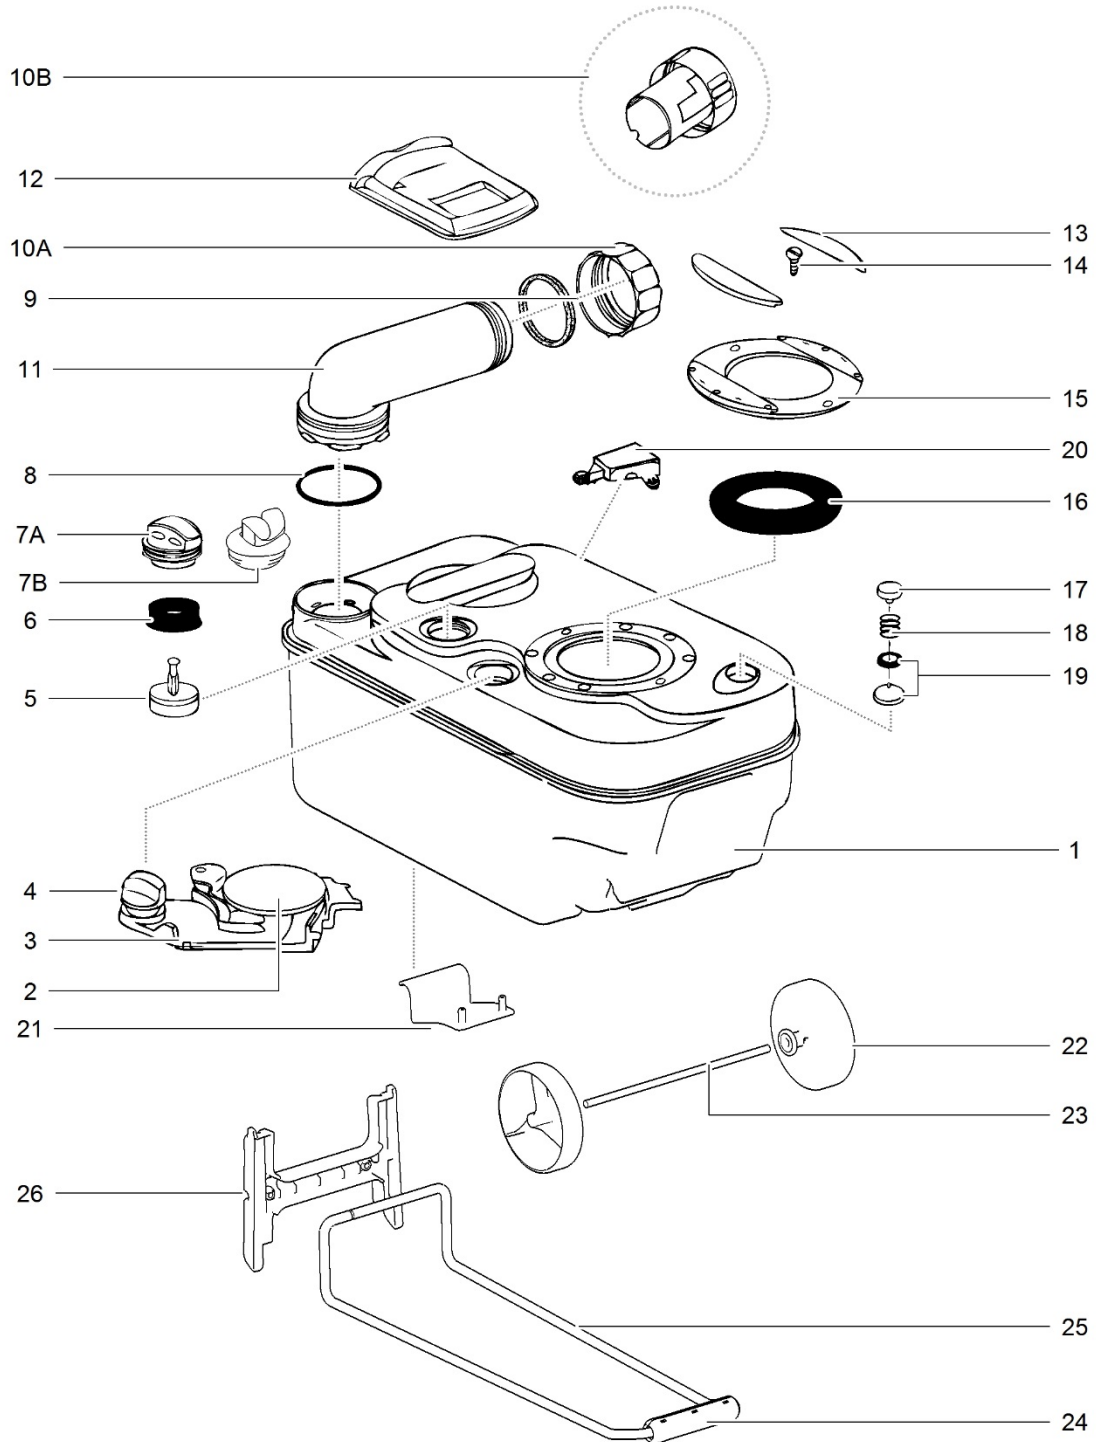

LE1158_C200S-CS-Toilet_0414-V02

		Spare part number	Spare part number	Colours available
1	Cover			
2	Seat		23343	62
3	Hinge pin	23707		62
4	Bowl	23344		62
5	Vacuumbreaker	16833		
6	Electric valve			
7	Hose nut	23851	23709	
8	Hose barb			
9	O-ring			
10	Nozzle		23710	62
11	Watertube			
12	Watertube supply			
13	Waterfuse bracket			
14	Fuse	21766		
15	Reedswitch	23714		62
16	Screw			
17	Bowl retainer bracket			
18	Magnet basket			
19	Bowl retainer bracket			
20	Base upper			
21	Base lower			
22	Handle			
23	Screw		23713	74
24	Bushing			
25	Seal handle			
26	Link			
27	Saddle	23848	23850	
28	Saddle bracket		<i>for outside vent version</i>	
28	Saddle bracket outside vent			
29	Console			
30	Level indicator led	23718		
31	Switch panel			
32	Flush switch	23716	23846	62
33	Bezel			

LE1157_C200-CW/CWE_0115-V04

		Spare part number	Spare part number	Colours available
1	Cover			
2	Seat		23343	62
3	Hinge pin	23707		
4	Bowl	23344		62
5	O-ring			
6	Nozzle		23710	62
7	Watersupply tube			
8	Screw			
9	Bowl retainer bracket			
10	Magnet basket			
11	Bowl retainer bracket			
12	Base upper			
13	Base lower			
14	Handle			
15	Screw		23713	74
16	Bushing			
17	Seal handle			
18	Link			
19	Saddle		23848	
20	Saddle bracket			
	Saddle bracket outside vent	23850		
21	Console			
22	Battery container			
23	Reed switch	23714 <i>CWE model</i>		62
24	Wiring harness		23738	
25	Level indicator led		<i>CW model</i>	
26	Manual pump	23739		62
27	Pump retainer	23845		
28	Waterfill door	<i>refer to 'Spare List Waterfill door'</i>		
29	Vacuum breaker	16833		
30	Water tube			
31	Pump	16374		
32	Bezel			
33	Adaptor bezel		23771	62
34	Vacuum breaker	16833		
35	Switch	23792		
36	Drain plug	23852		74
37	Fuse	21766		