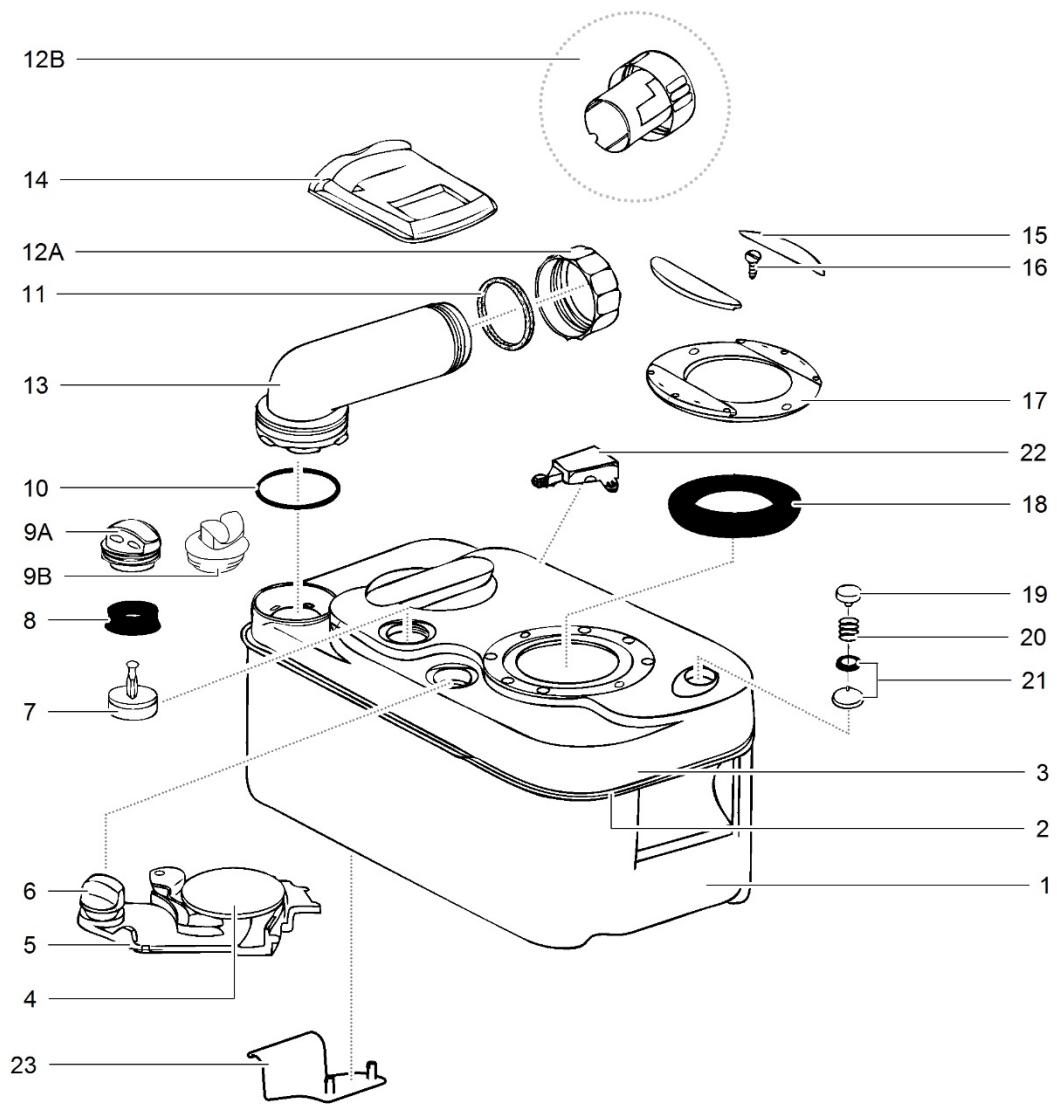

LE1159_C200-Waste-holding Tank_1114-V03

		Spare part number	Spare part number	Spare part number	Colours available
1	Waste-holding tank lower				
2	Weld waste-holding tank				
3	Waste-holding tank upper				
4	Blade	23847			
5	Blade arm				
6	Blade opener	23743			78
7	Foam				
8	Seal automatic vent	21528	23722		74
9A	Upper automatic vent				
9B	Upper automatic vent outside vent			23788 <i>for outside vent version</i>	74
10	O-ring				
11	Cap seal	16195			
12A	Dump cap		16384		
12B	Measuring cup		25810	16196	74, 78
13	Pour out spout				
14	Sliding cover	21333			74
15	Screw cover				
16	Screw				
17	Seal cover				
18	Lip seal	23721			
19	Vent button				
20	Spring		07524		78
21	Seal retainer				
22	Floatarm	23726			
23	Tank lock clip	23849			78
	Waste-holding tank complete